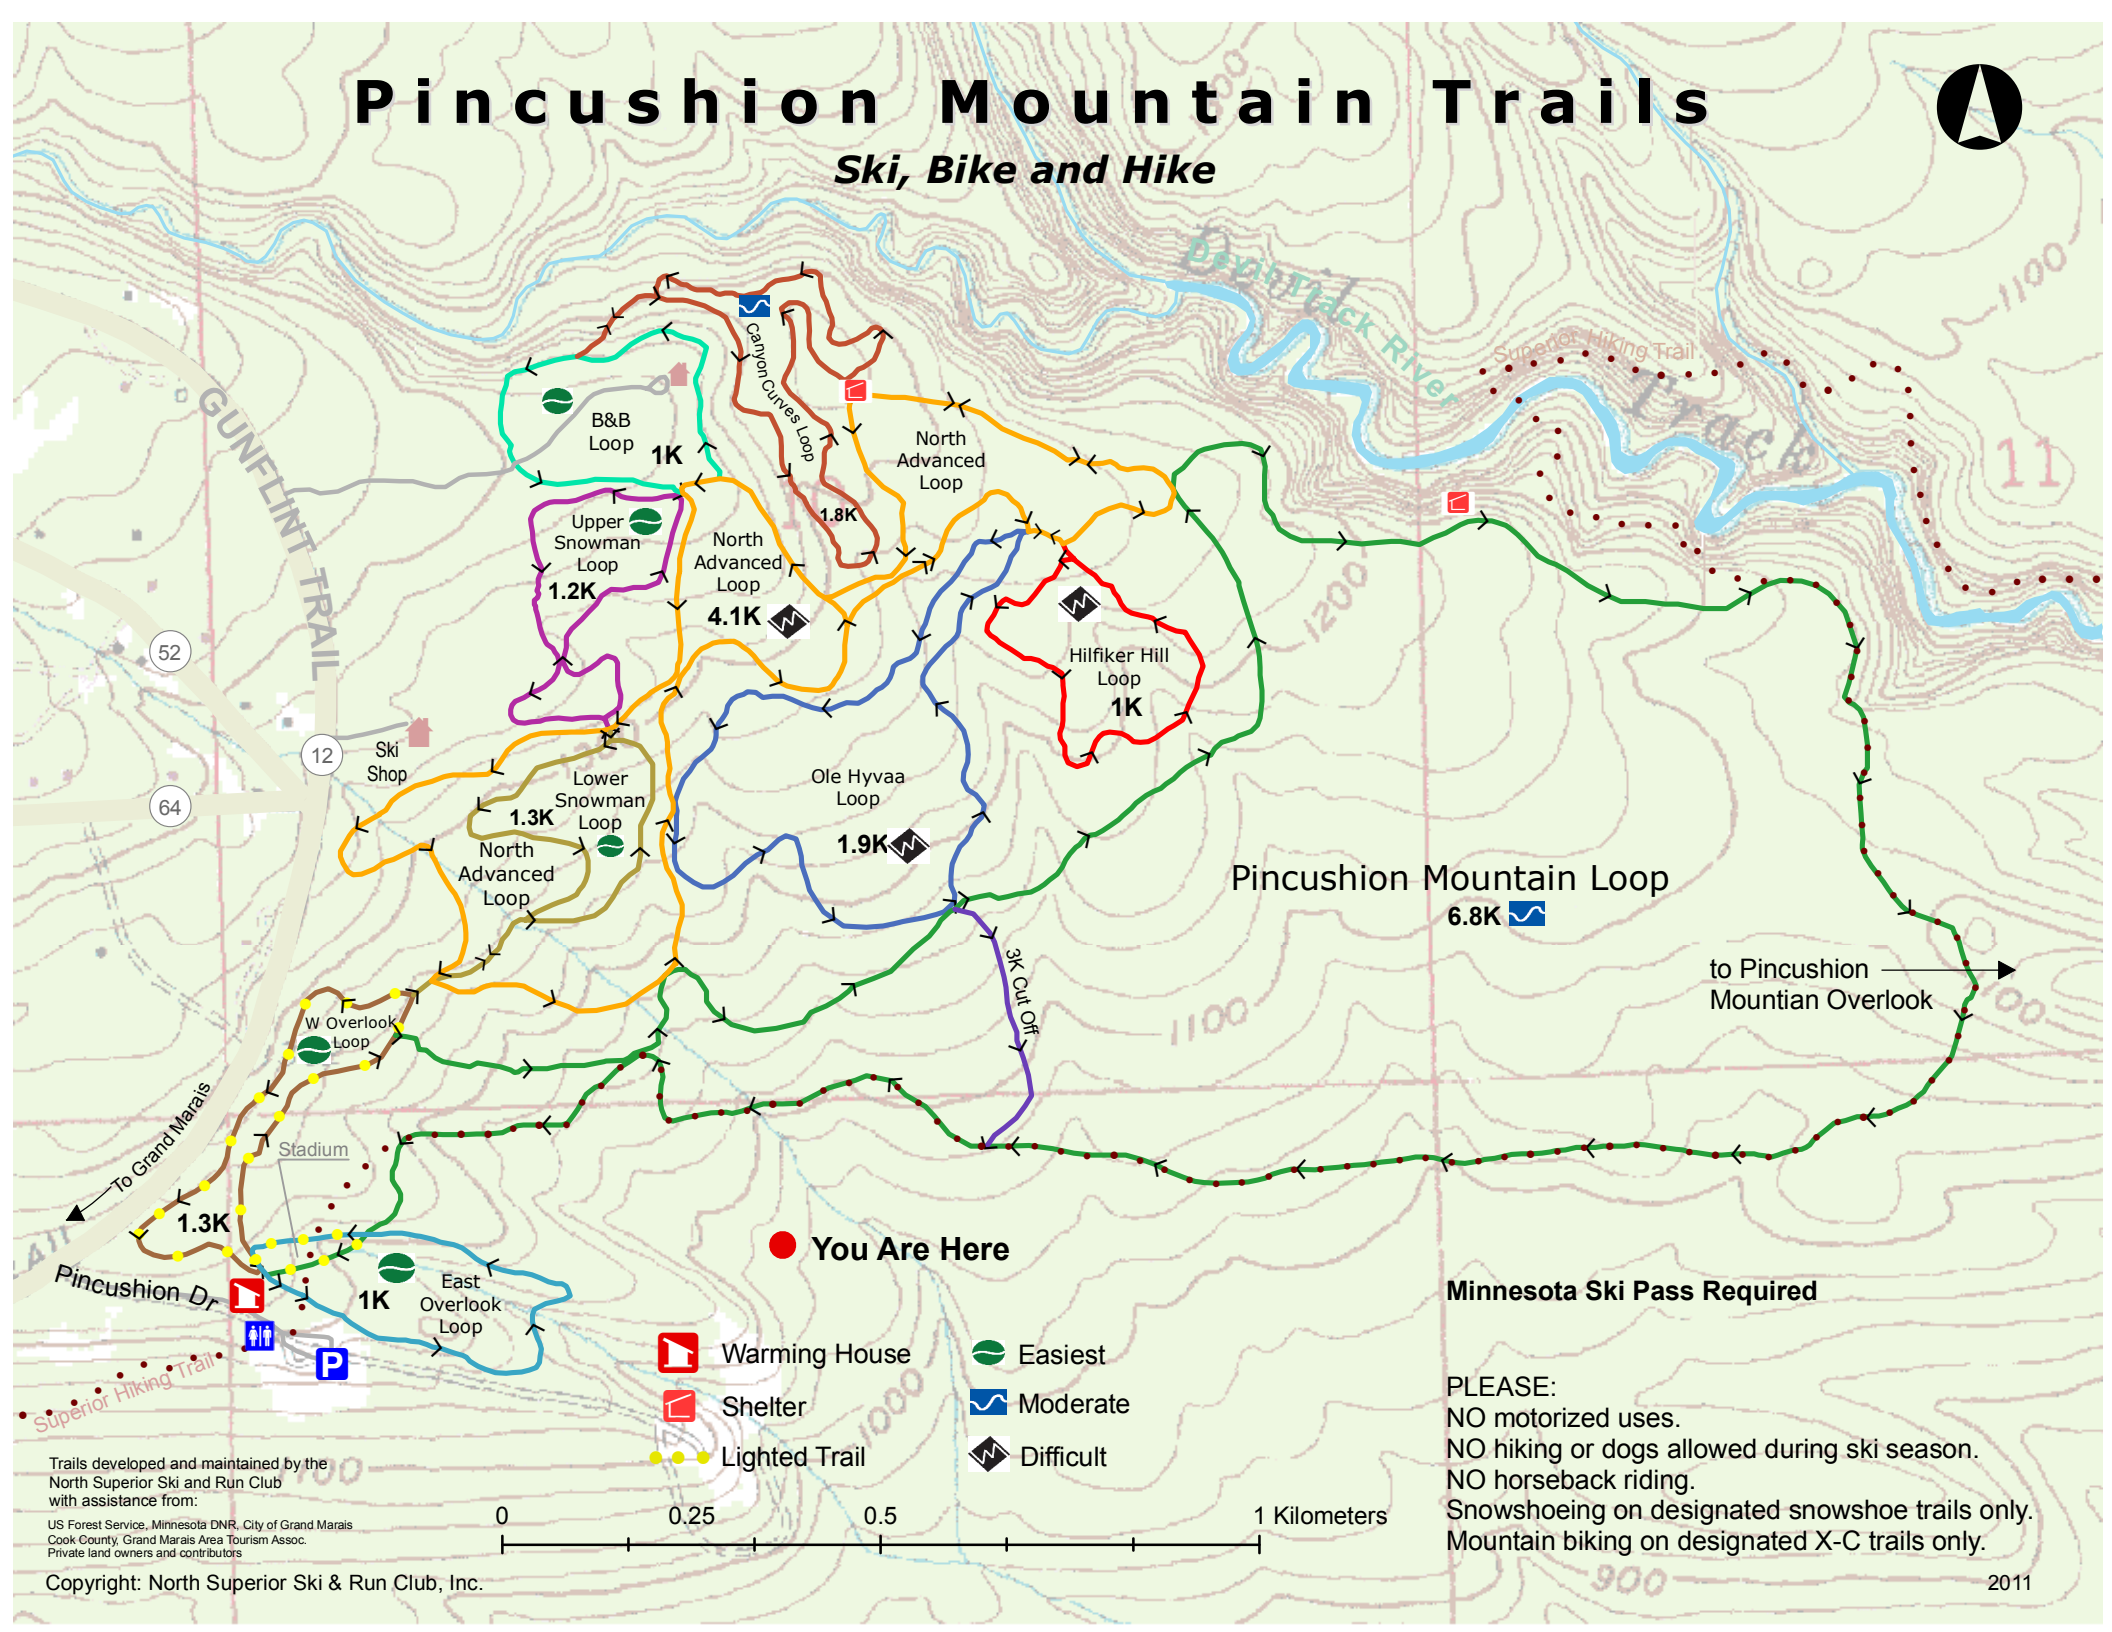

Pincushion Mountain Trails

Ski, Bike and Hike

● You Are Here

- Warming House
- Shelter
- Lighted Trail
- Easiest
- Moderate
- Difficult

Minnesota Ski Pass Required

PLEASE:
 NO motorized uses.
 NO hiking or dogs allowed during ski season.
 NO horseback riding.
 Snowshoeing on designated snowshoe trails only.
 Mountain biking on designated X-C trails only.

Trails developed and maintained by the North Superior Ski and Run Club with assistance from:
 US Forest Service, Minnesota DNR, City of Grand Marais
 Cook County, Grand Marais Area Tourism Assoc.
 Private land owners and contributors