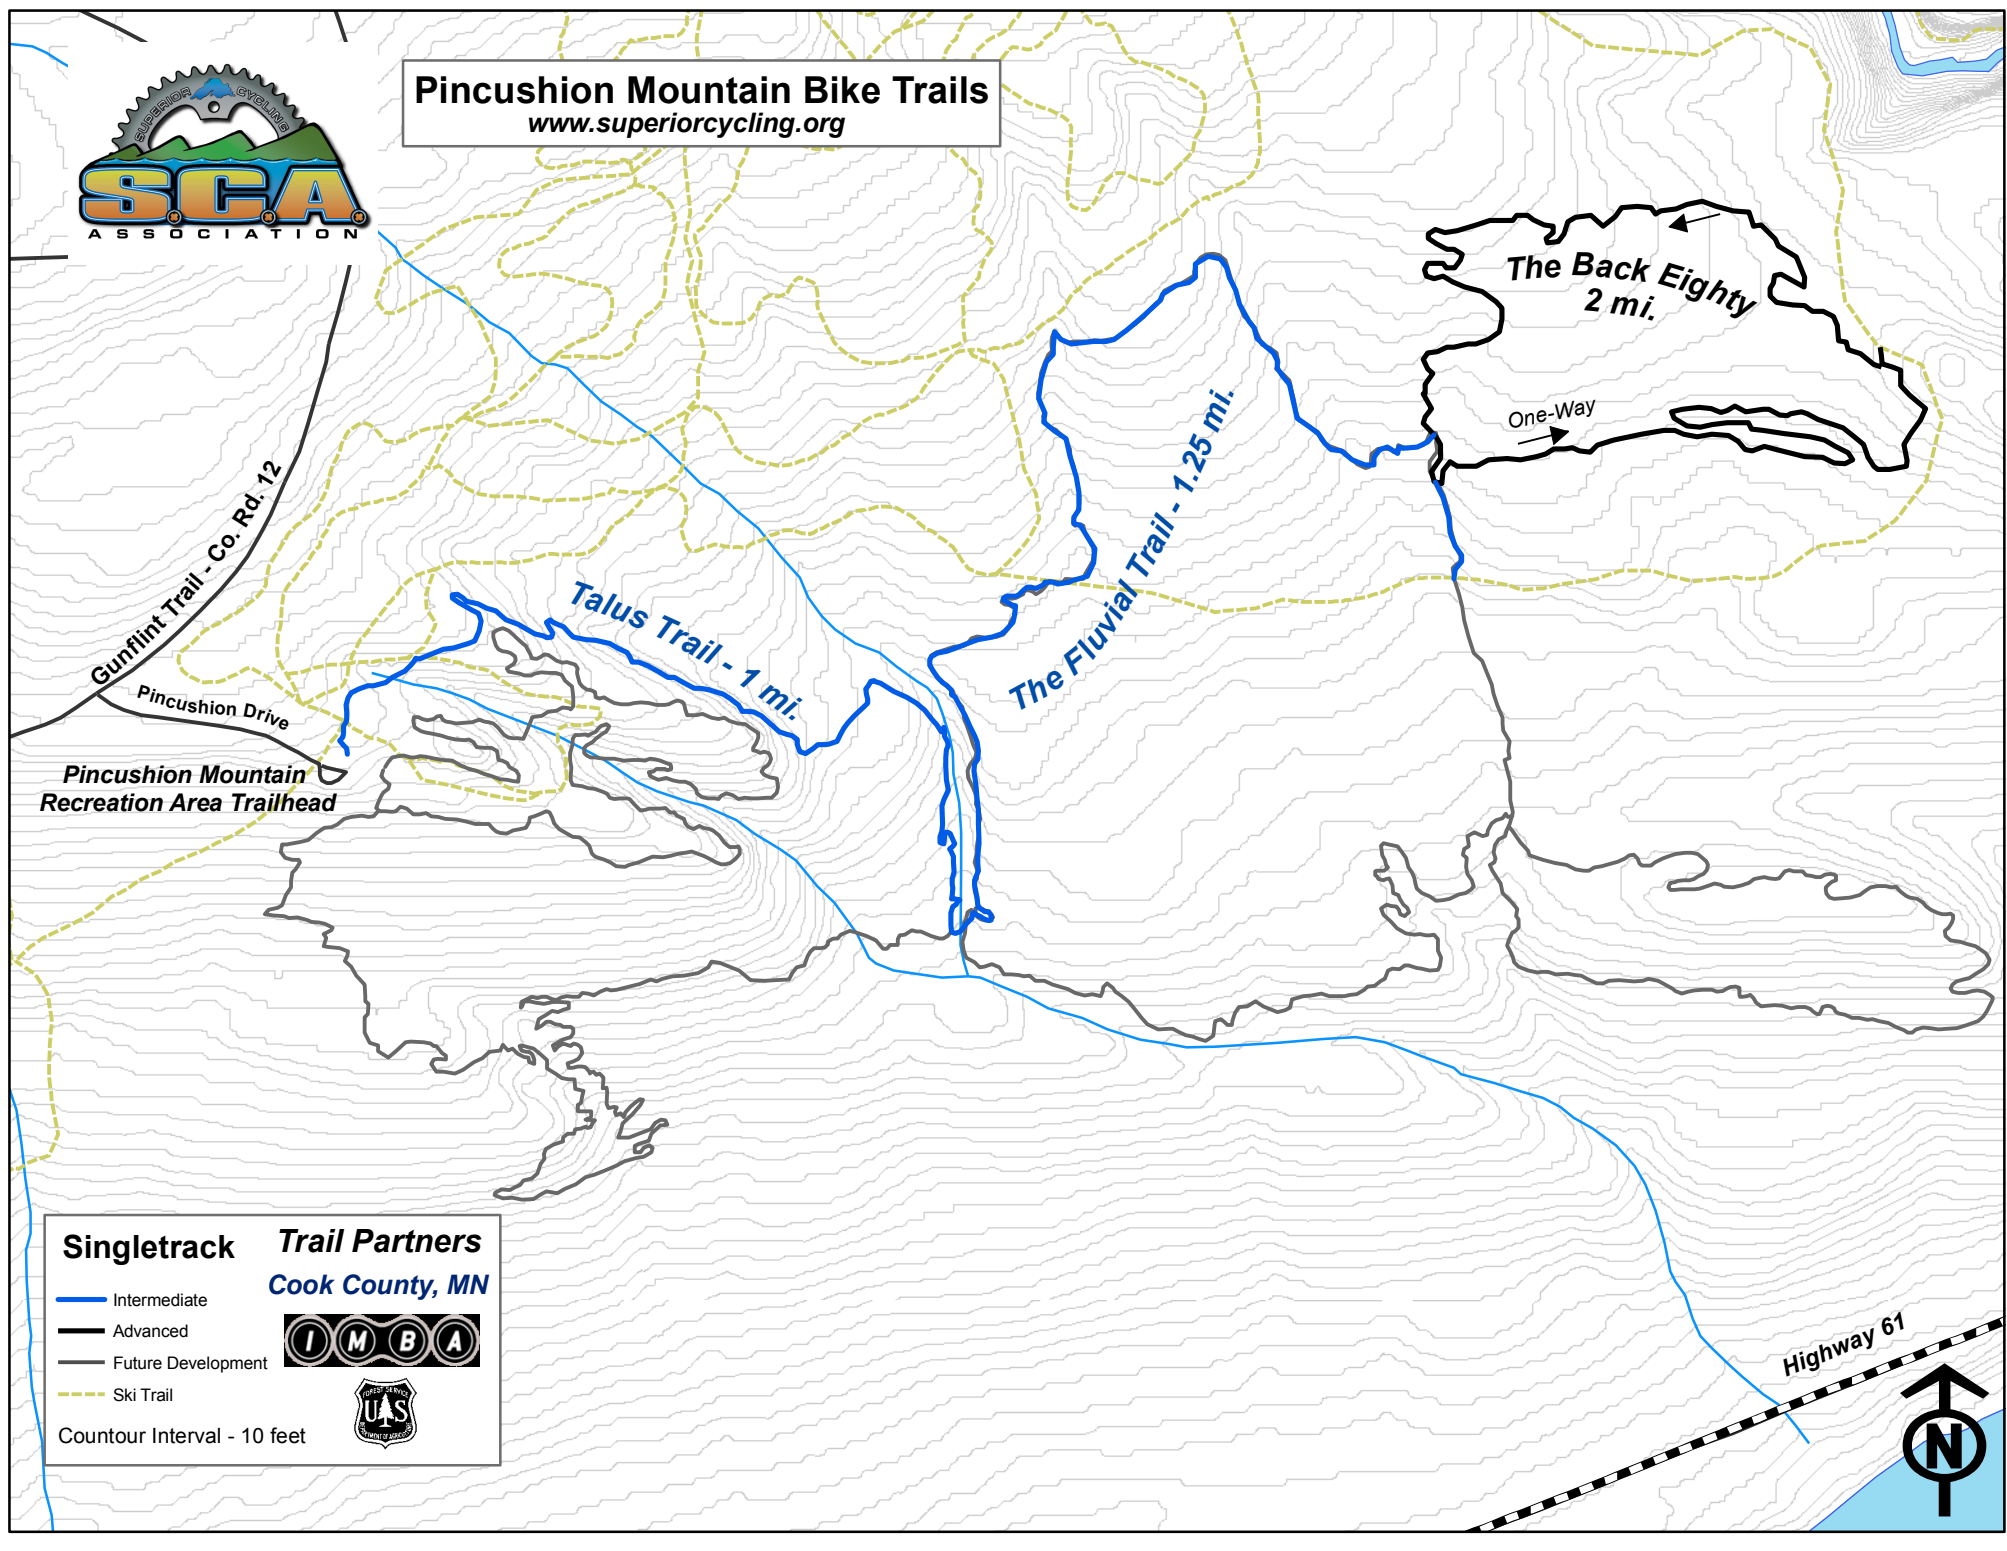

# Pincushion Mountain Bike Trails

[www.superiorcycling.org](http://www.superiorcycling.org)

Pincushion Mountain  
Recreation Area Trailhead

Gunflint Trail - Co. Rd. 12  
Pincushion Drive

Talus Trail - 1 mi.

The Fluvial Trail - 1.25 mi.

The Back Eighty  
2 mi.

One-Way

**Singletrack** Trail Partners  
Cook County, MN

- Intermediate (Blue line)
- Advanced (Black line)
- Future Development (Grey line)
- Ski Trail (Dashed yellow line)

Countour Interval - 10 feet

Highway 61