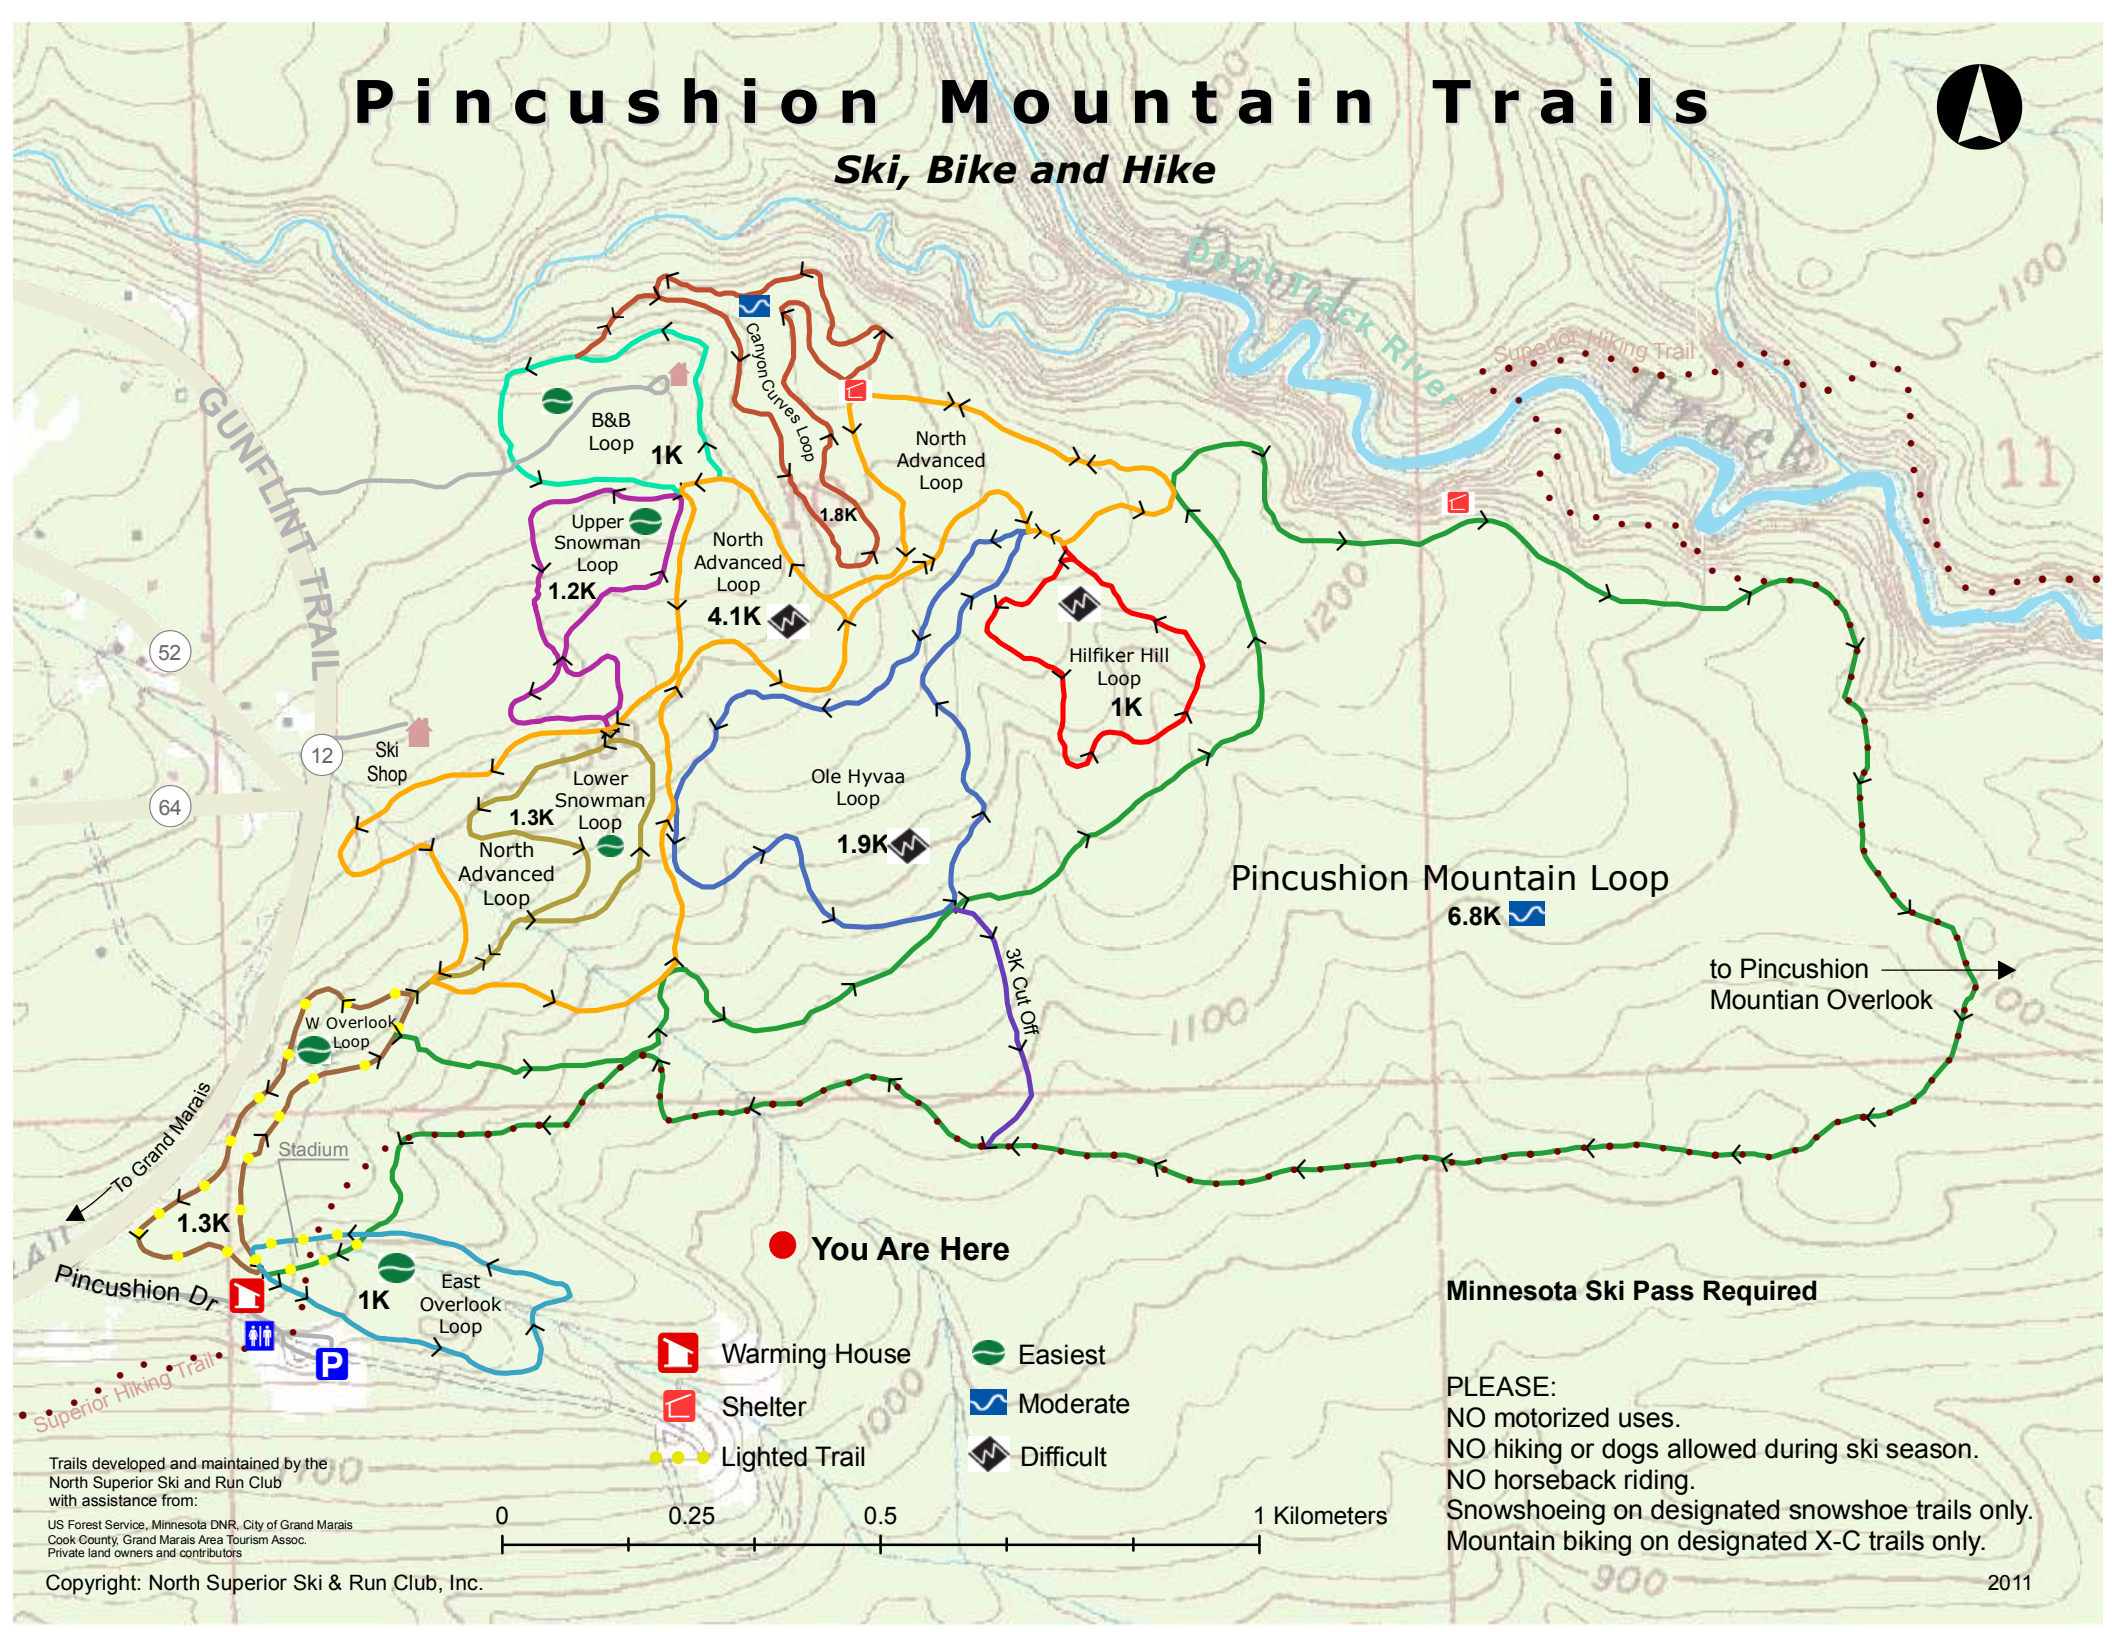

Pincushion Mountain Trails

Ski, Bike and Hike

● You Are Here

- Warming House
- Shelter
- Lighted Trail
- Easiest
- Moderate
- Difficult

Minnesota Ski Pass Required

PLEASE:
 NO motorized uses.
 NO hiking or dogs allowed during ski season.
 NO horseback riding.
 Snowshoeing on designated snowshoe trails only.
 Mountain biking on designated X-C trails only.

Trails developed and maintained by the North Superior Ski and Run Club with assistance from:
 US Forest Service, Minnesota DNR, City of Grand Marais
 Cook County, Grand Marais Area Tourism Assoc.
 Private land owners and contributors