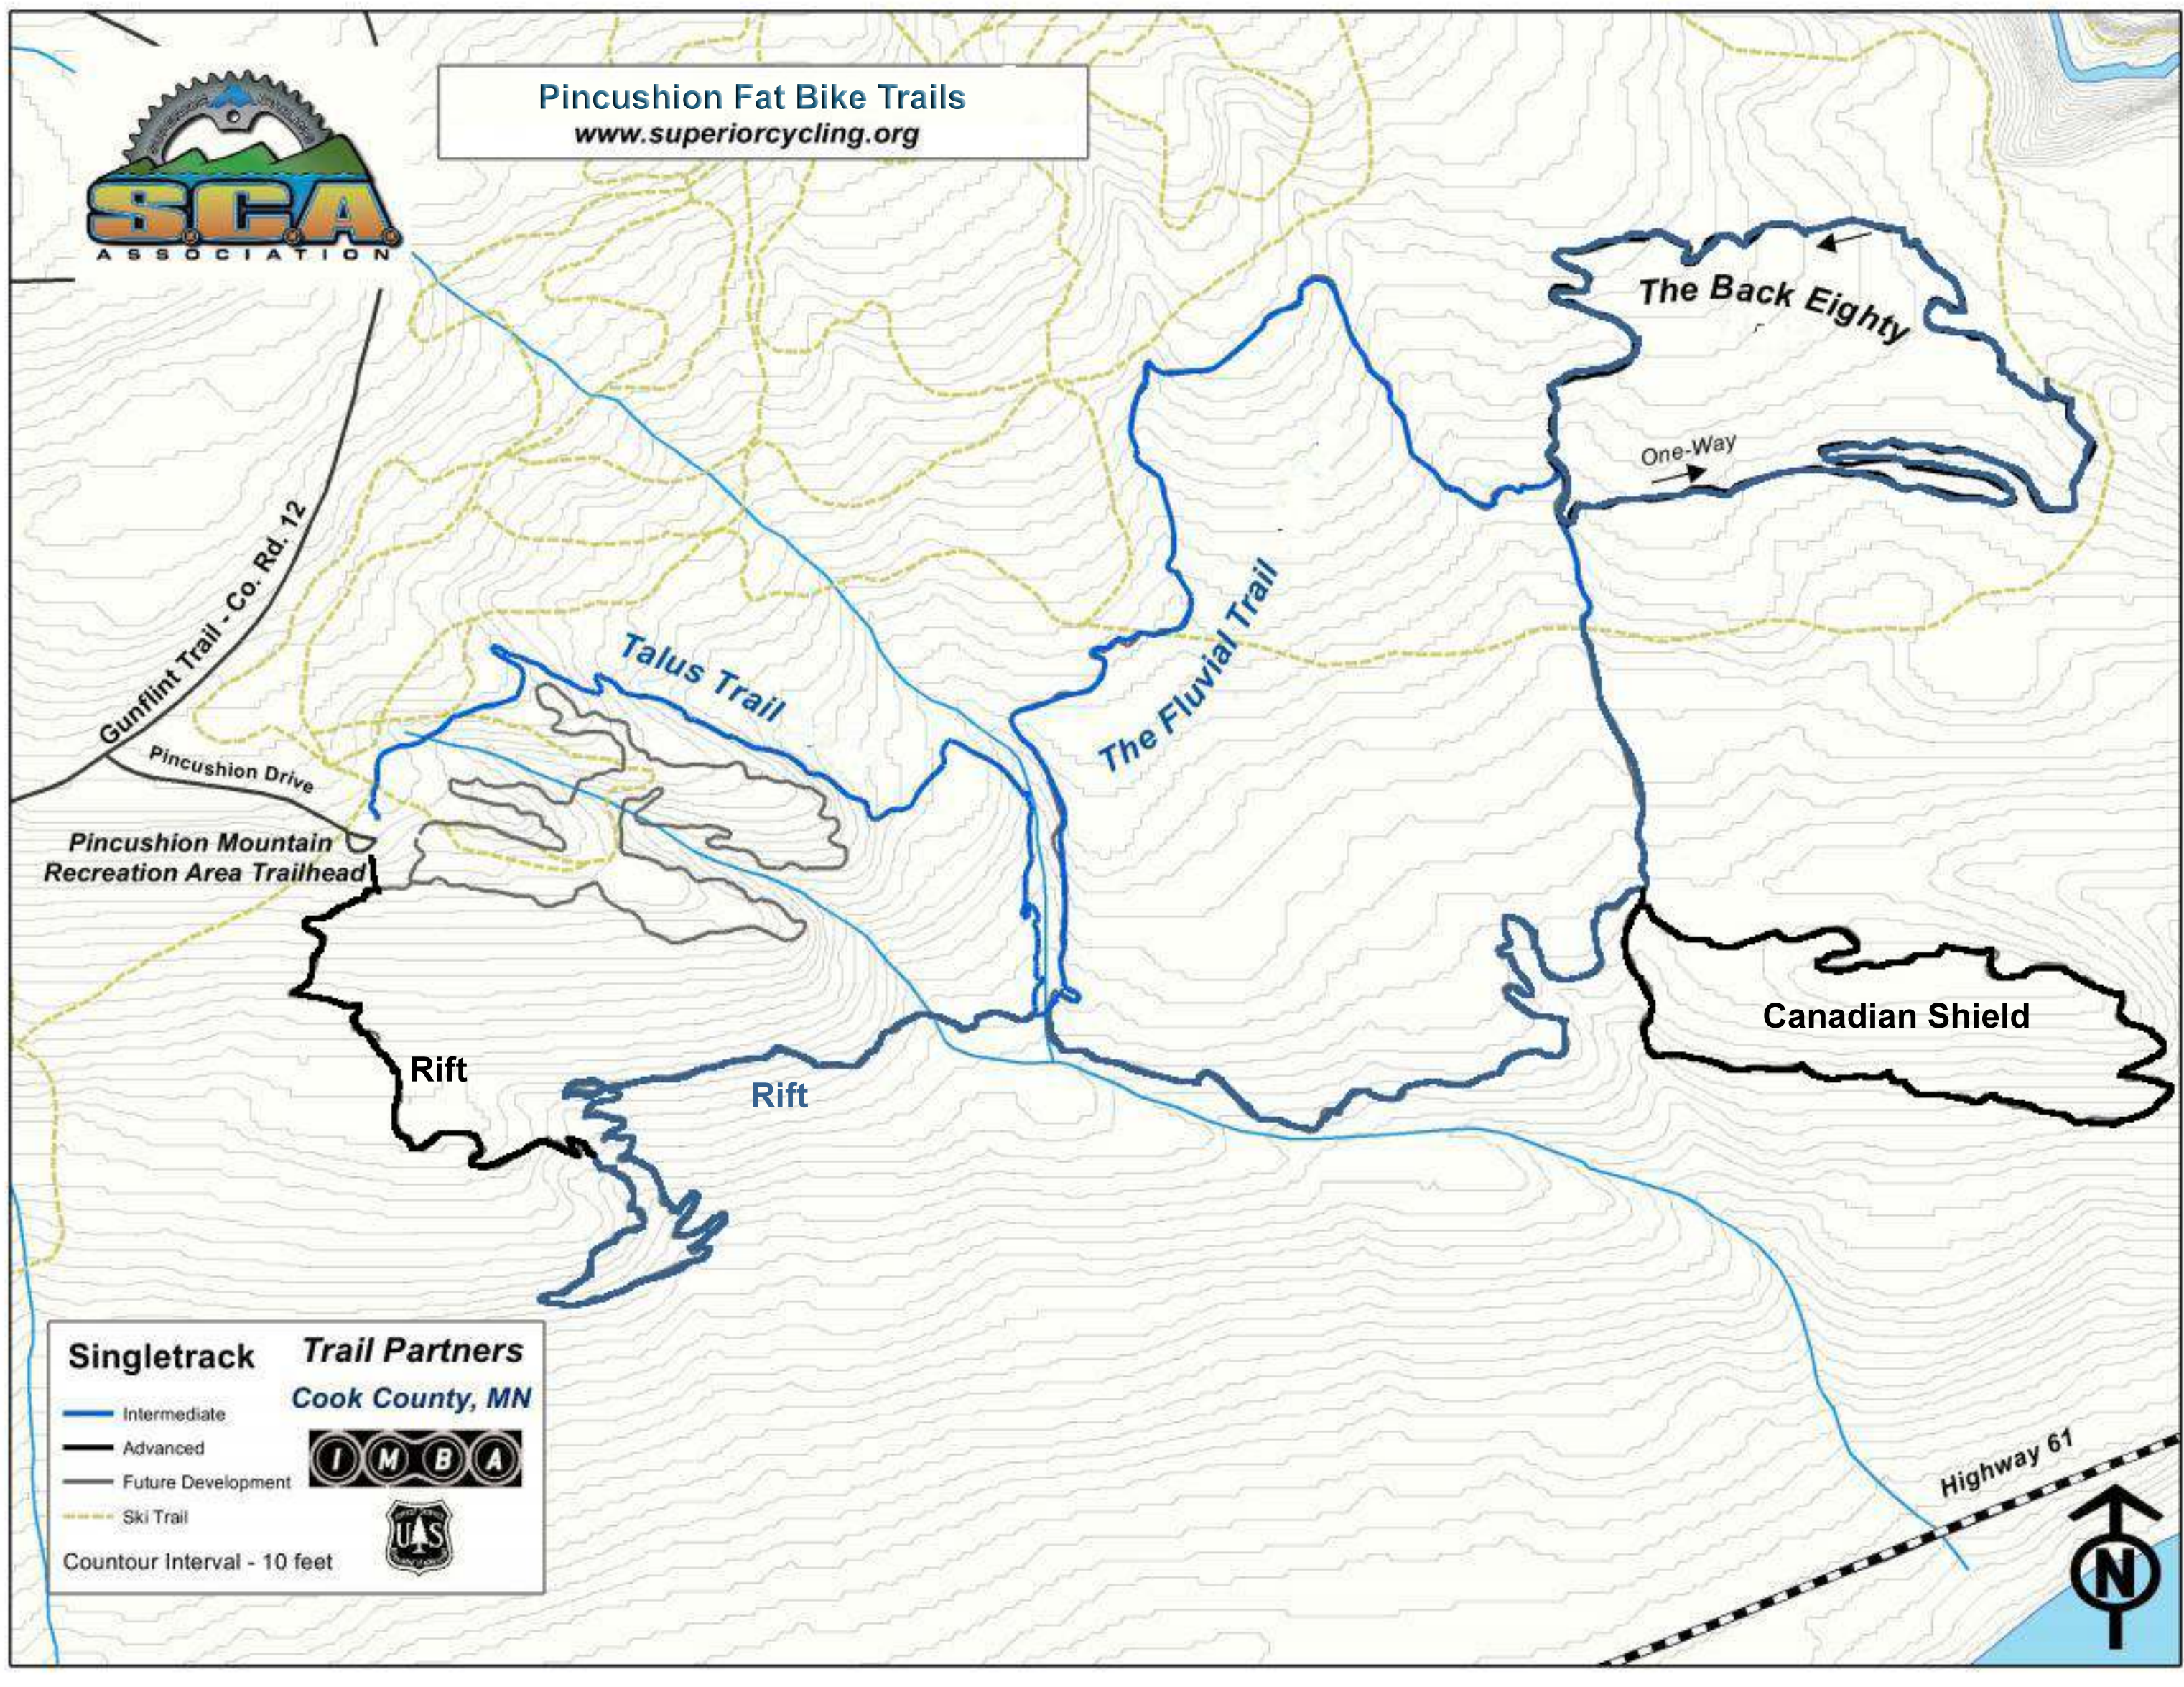

Pincushion Fat Bike Trails
www.superiorcycling.org

Singletrack Trail Partners
Cook County, MN

- Intermediate (Blue line)
- Advanced (Black line)
- Future Development (Grey line)
- Ski Trail (Yellow dashed line)

Countour Interval - 10 feet