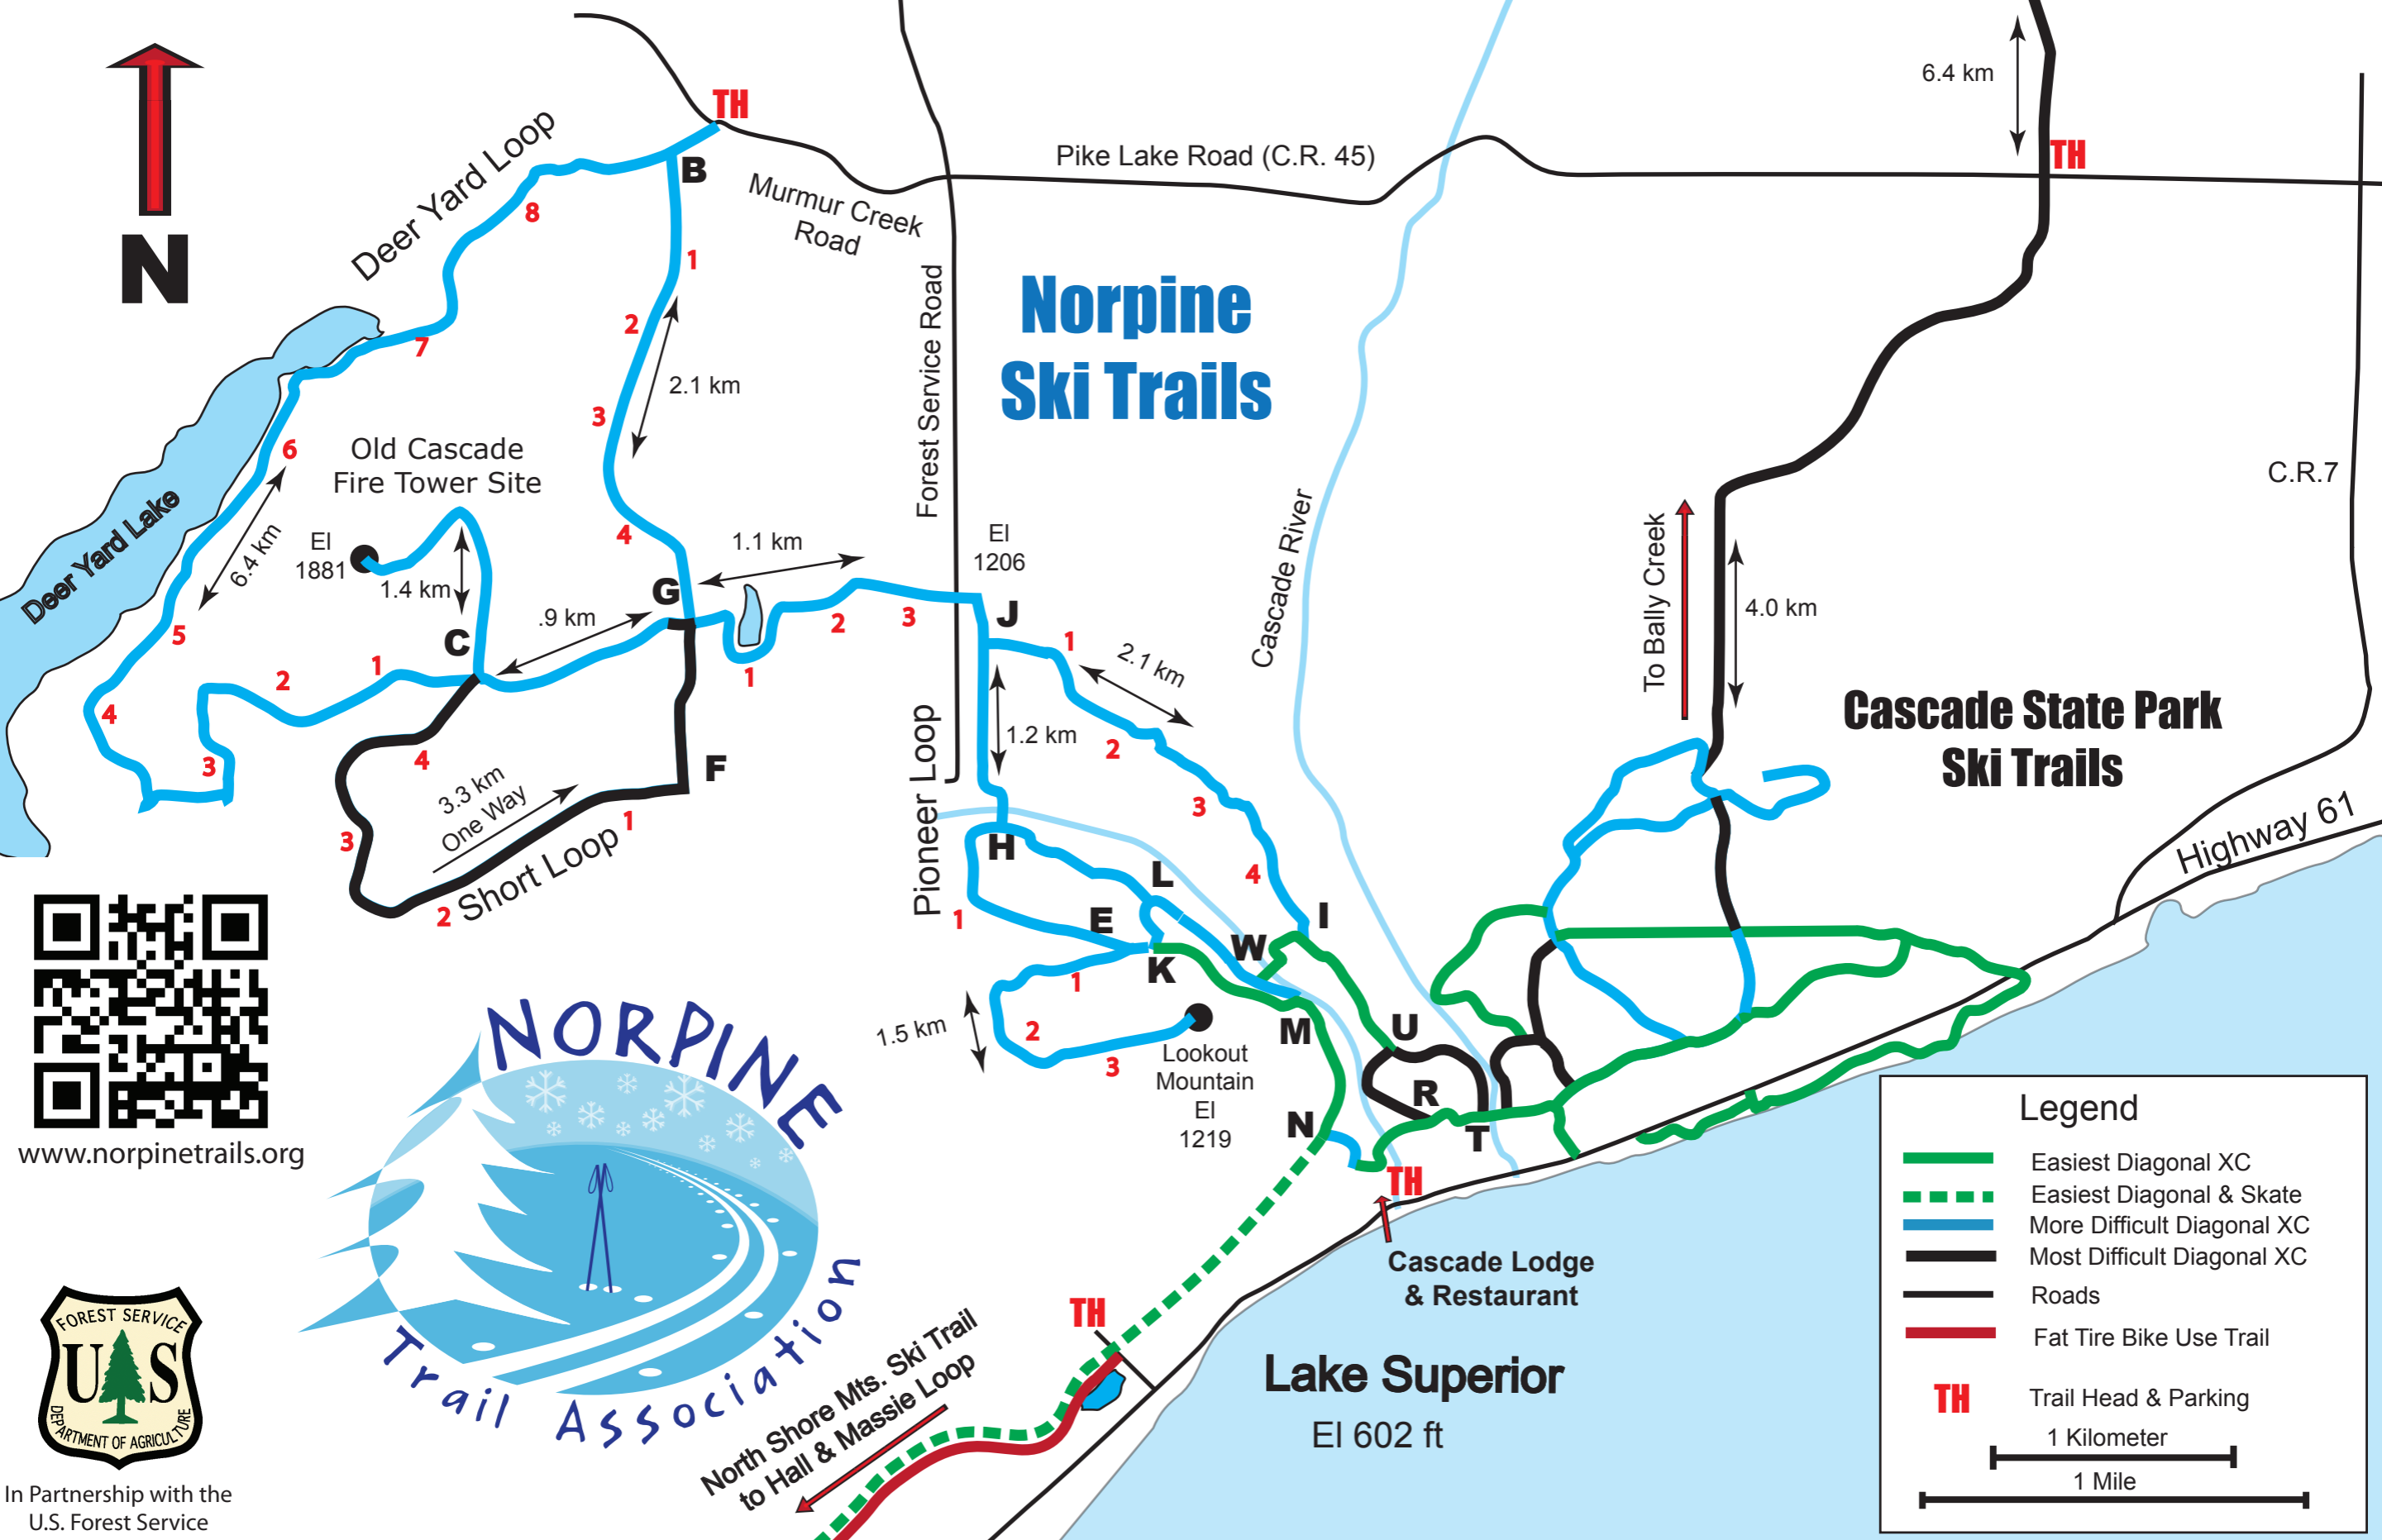

Norpine Ski Trails

www.norpinetrails.org

In Partnership with the U.S. Forest Service

Legend

- Easiest Diagonal XC
- Easiest Diagonal & Skate
- More Difficult Diagonal XC
- Most Difficult Diagonal XC
- Roads
- Fat Tire Bike Use Trail
- Trail Head & Parking

1 Kilometer
1 Mile